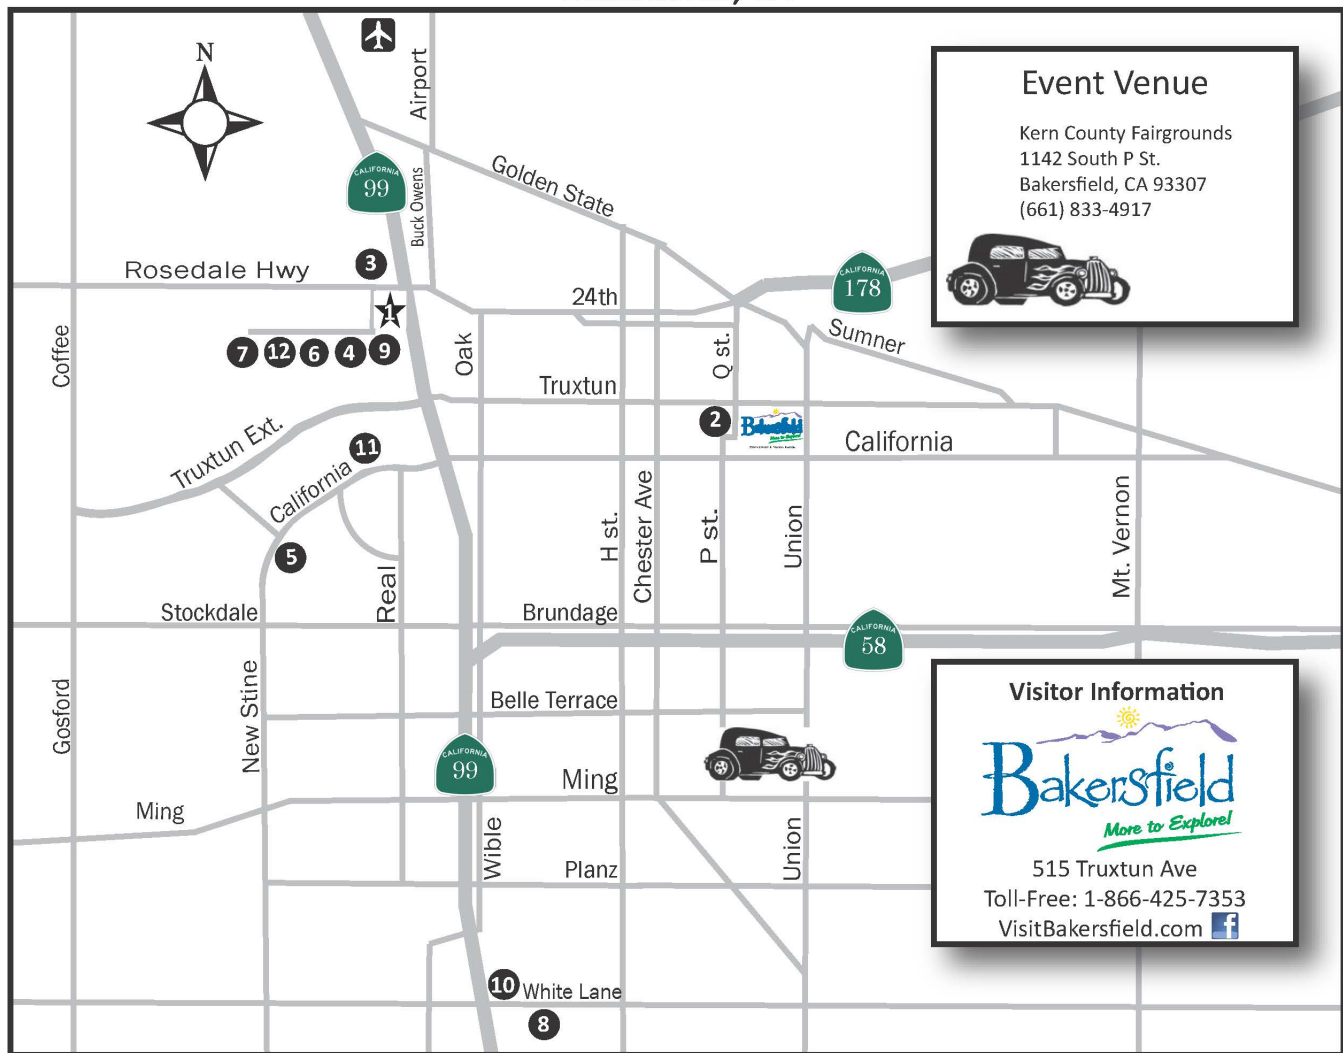

2017 NSRA WESTERN STREET ROD NATIONALS

Hotel Map Bakersfield, CA

Hotel	Address	Phone Number	Rate
1. Doubletree Hotel (Host)	3100 Camino Del Rio Court	(661) 323-7111	\$109
2. Bakersfield Marriott at the Convention Center	801 Truxtun Avenue	(661) 323-1900	\$129
3. Clarion Hotel	3540 Rosedale Highway	(661) 326-1111	\$80
4. Courtyard by Marriott	3601 Marriott Drive	(661) 324-6660	\$104
5. Four Points by Sheraton	5101 California Avenue	(661) 325-9700	\$99
6. Hilton Garden Inn	3625 Marriott Drive	(661) 716-1000	\$119
7. Holiday Inn & Suites Bakersfield	3927 Marriott Drive	(661) 377-8000	\$92
8. Holiday Inn Express	4400 Hughes Lane	(661) 833-3000	\$149.99
9. Hotel Rosedale	2400 Camino Del Rio Court	(661) 327-0681	\$79
10. Howard Johnson Express	2700 White Lane	(661) 396-1425	\$59.99
11. Residence Inn by Marriott	4241 Chester Lane	(661) 321-9800	\$145
12. SpringHill Suites by Marriott	3801 Marriott Drive	(661) 377-4000	\$119

You must identify yourself as a NSRA member to receive special rates.

Rates based on availability and hotel cut-off date of two-weeks prior to event.

Rate does not include applicable taxes and fees.