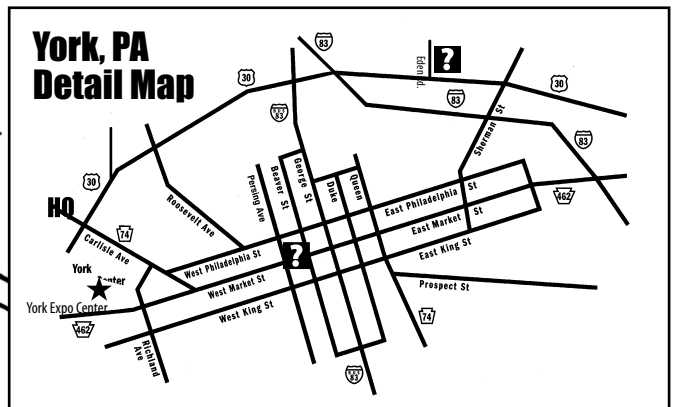

RATE KEY:

- \$ Rates \$74 and under
- \$\$ Rates between \$75-\$124
- \$\$\$ Rates between \$125-\$174
- \$\$\$\$ Rates \$175 and higher
- € Rate not supplied; call for info

MAP KEY:

- Visitor Information
- York Expo Center
- HQ** Headquarters:
Holiday Inn
Conference Center
of York
(formerly the Holidome)

Mileage Range from the City of York

- 0-10 Emigsville, Hallam, Jacobus, Loganville, Manchester, Red Lion, Thomasville
- 11-20 Abbottstown, Columbia, East Berlin, Glen Rock, Hanover, Lewisberry, Mountville, New Cumberland, Railroad, Wrightsville
- 21-30 Delta, Dillsburg, Elizabethtown, Etters, Lancaster, Marietta, New Freedom, Stewartstown