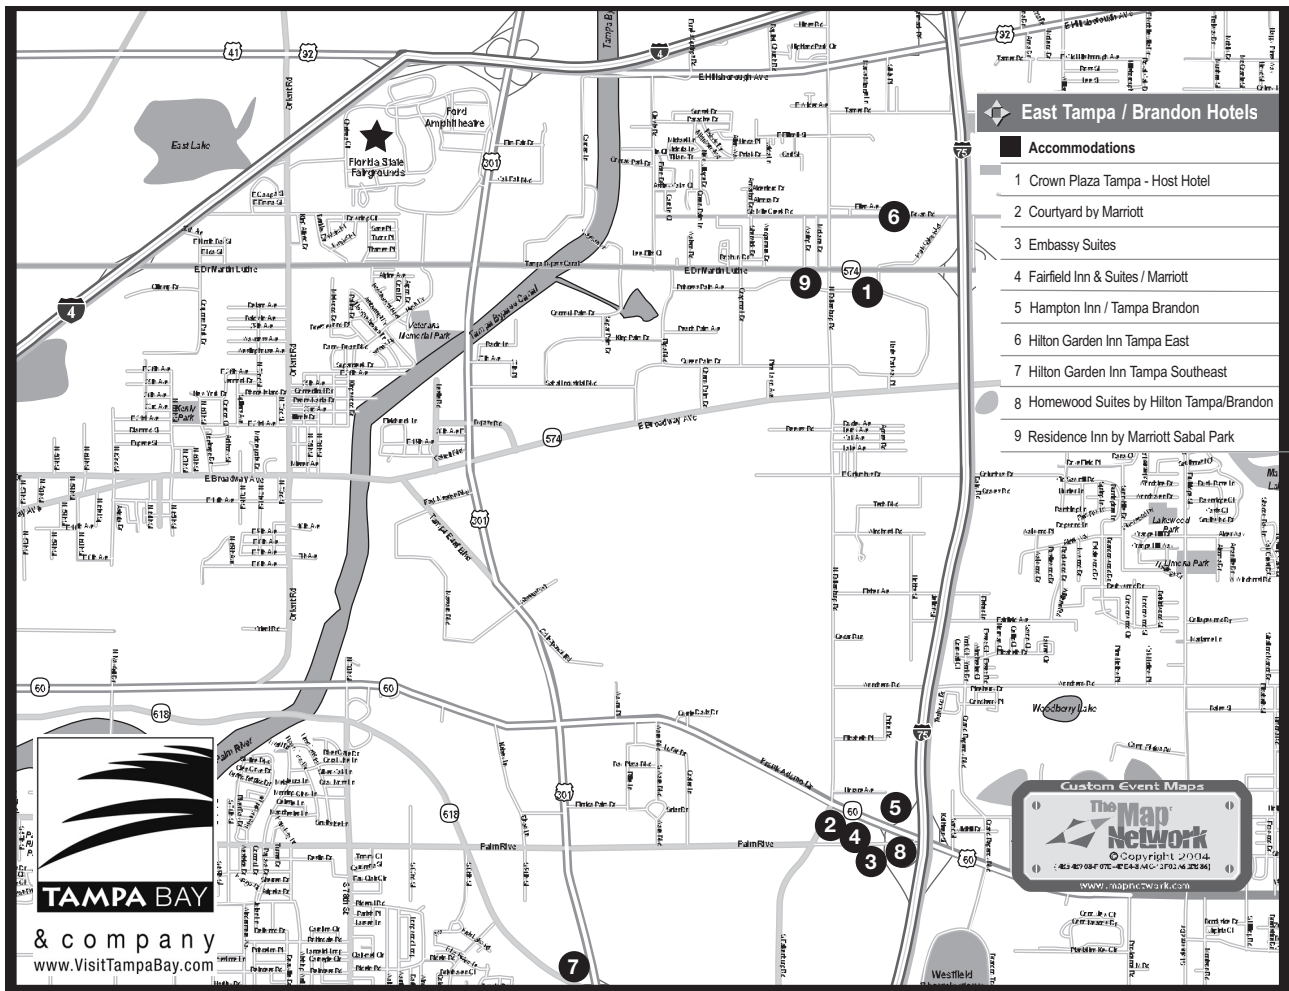

# 2010 NSRA SOUTHEAST STREET ROD NATIONALS PLUS

## Tampa Accommodations Guide

### Area Code 813

- |  |   |   |
|--|---|---|
| <p>1. <b>Crown Plaza Tampa - Host Hotel &amp; Event Registration</b><br/>10221 Princess Palm Avenue<br/>813-623-6363 • <b>\$99.00</b></p> <p>2. <b>Courtyard by Marriott</b><br/>10152 Palm River Rd<br/>813-661-9559 • <b>\$89.00</b></p> <p>3. <b>Embassy Suites/Tampa Brandon</b><br/>10220 Palm River Road<br/>813-653-1905 • <b>\$99.95</b></p> | <p>4. <b>Fairfield Inn &amp; Suites / Marriott</b><br/>10150 Palm River Road<br/>813-661-9719 • <b>\$79.00</b></p> <p>5. <b>Hampton Inn/Tampa Brandon</b><br/>10110 Horace Ave<br/>813-661-8888 • <b>\$69.00</b></p> <p>6. <b>Hilton Garden Inn Tampa East</b><br/>10309 Highland Manor Drive<br/>813-626-6700 • <b>\$99.00</b></p> | <p>7. <b>Hilton Garden Inn Tampa SE</b><br/>4328 Garden Vista Drive<br/>813-626-6610 • <b>\$92.00</b></p> <p>8. <b>Homewood Suites by Hilton/Tampa Brandon</b><br/>10240 Palm River Road<br/>813-685-7099 • <b>\$94-\$104.00</b></p> <p>9. <b>Residence Inn by Marriott/Sabal Park</b><br/>9719 Princess Palm Ave<br/>813-627-8855 • <b>\$84.00</b></p> |
|--|---|---|

#### - PLEASE NOTE -

Properties are listed in alphabetical order. The number preceding the motels are for your convenience in locating the facilities on the above map.

Please identify yourself as an NSRA Southeast Street Rod Nationals Plus participant to receive any special room rate. For further information, contact: Tampa Bay & Company, 401 East Jackson St., Suite 2100, Tampa, FL 33602 • 1-800-826-8358 • www.visittampabay.com