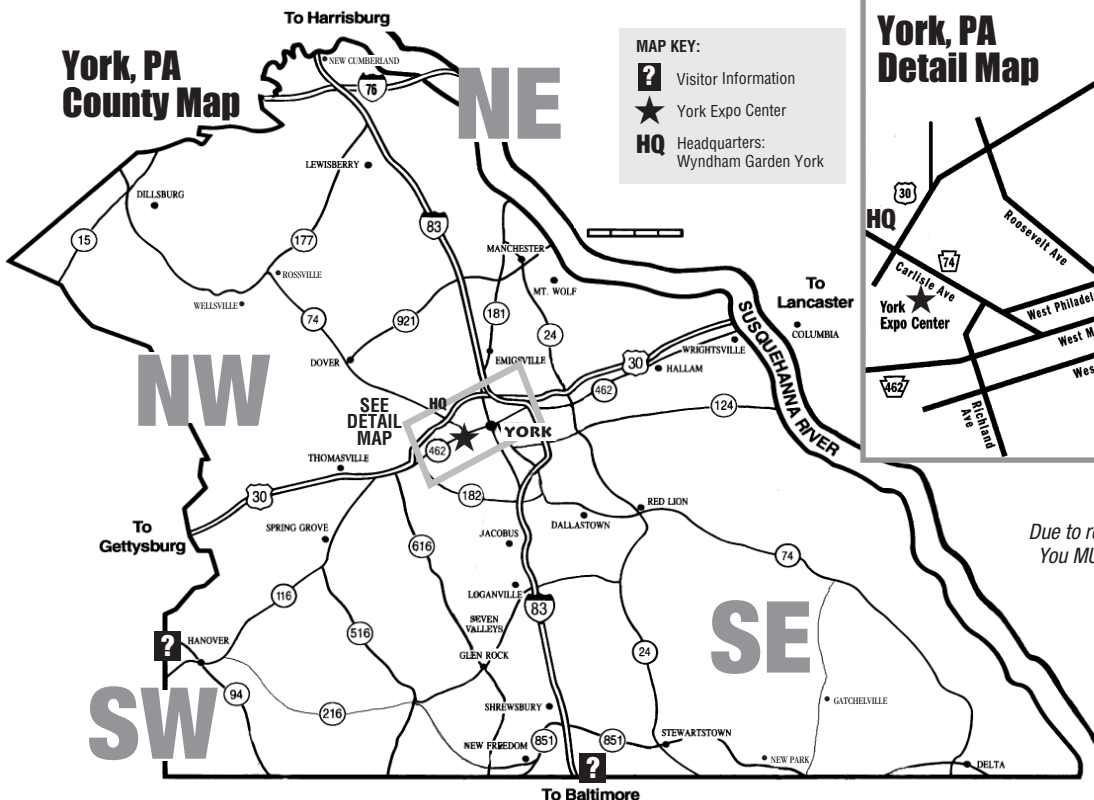

BED & BREAKFASTS:

PREFERRED PROPERTIES

- [NW] **Bear House Bed & Breakfast** ($$)
  1475 Coppenhaffer Rd., Dover
  266-5253
- [NE] **B.F. Hiestand House Bed & Breakfast** ($$$$)
  722 E. Market St., Marietta
  542-8415
- [SW] **Grace Manor Bed & Breakfast** ($$$)
  258 W. Market St., York
  542-0787
- [SW] **Jackson House Bed & Breakfast** ($$$)
  6 E. Main St., Railroad
  227-2022
- [SE] **Red Lion Bed & Breakfast** ($$)
  101 S. Franklin St., Red Lion
  244-4739

CAMPING:

PREFERRED PROPERTIES

- [SW] **Ben Franklin RV Park** ($)
  1350 Woodberry Rd., York
  744-8237
- [SW] **Codorus State Park Campground** ($)
  2600 Smith Station Rd., Hanover
  637-2816
- [NE] **Elizabethtown/Hershey KOA**
  1980 Turnpike Rd., Elizabethtown
  1-800-562-4774
- [NW] **Gifford Pinchot State Park** ($$)
  2200 Rosstown Rd., Lewisberry
  292-4112
- [SW] **Indian Rock Campground** ($)
  436 Indian Rock Dam Rd., York
  741-1764
- [SE] **Otter Creek Campground** ($)
  1101 Furnace Rd., Airville
  862-3628

RATE KEY:

- $ Rates $74 and under
- $$ Rates between $75-$124
- $$$ Rates between $125-$174
- $$$$ Rates $175 and higher

Mileage Range from the City of York:

- 0-10 Emigsville, Hallam, Jacobus, Loganville, Manchester, Red Lion, Thomasville
- 11-20 Abbottstown, Columbia, East Berlin, Glen Rock, Hanover, Lewisberry, Mountville, New Cumberland, Railroad, Wrightsville
- 21-30 Delta, Dillsburg, Elizabethtown, Etters, Lancaster, Marietta, New Freedom, Stewartstown

York, PA County Map