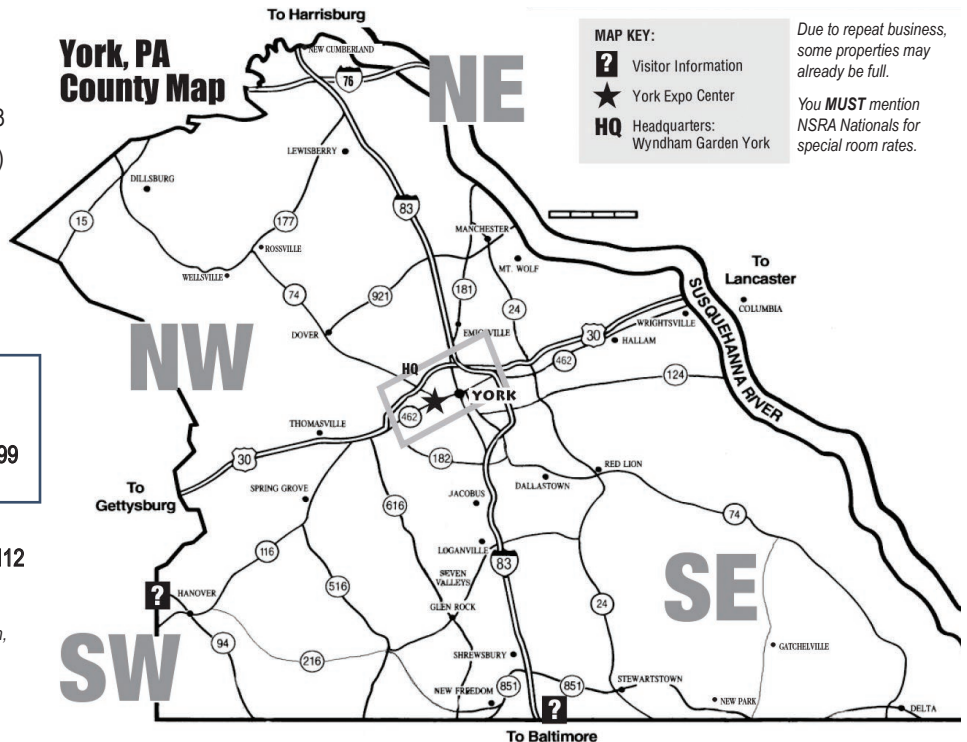

[NE] **B.F. Hiestand House Bed & Breakfast** (\$\$\$\$)
722 E Market St, Marietta, 17547 • 717-426-8415

[SW] **Jackson House Bed & Breakfast** (\$\$\$)
6 E Main St, Railroad, 17355 • 717-227-2022

[SE] **Red Lion Bed & Breakfast** (\$\$)
101 S Franklin St, Red Lion, 17356 • 717-244-4739

Mileage Range from the City of York:

0-10 Emigsville, Hallam, Jacobus, Loganville, Manchester, Red Lion, Thomasville
11-20 Abbottstown, Columbia, East Berlin, Glen Rock, Hanover, Lewisberry, Mountville, New Cumberland, Railroad, Wrightsville
21-30 Delta, Dillsburg, Elizabethtown, Etters, Lancaster, Marietta, New Freedom, Stewartstown